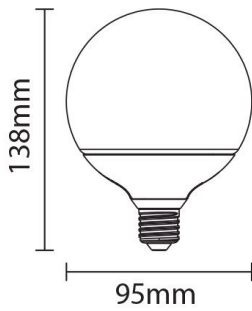

Power

12W

Light color

Neutral
White
(NW)

CE

RoHS