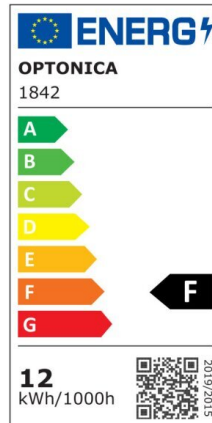

## Datos tecnicos

|  |                    |
|--|--------------------|
| Catalog number                           | 1842               |
| Beam angle                               | 270°               |
| Brand                                    | Optonica           |
| Product Code                             | SP12-A4            |
| Color Code                               | 845                |
| Color Designation                        | Neutral White (NW) |
| Correlated Color Temperature             | 4500K              |
| Dimmable                                 | No                 |
| EAN Code                                 | 3800156618428      |
| Energy Consumption                       | 12 kWh/1000h       |
| Energy Efficiency Label                  | F                  |
| Flux                                     | 1155 lm            |
| FLUX per watt                            | 96lm/W             |
| Input voltage                            | AC175-265V         |
| Instant On                               | 0.2s               |
| IP                                       | 20                 |
| Items per box                            | 50                 |
| Items per pack                           | 1                  |
| Life span                                | 25 000 Hours       |
| Lumen maintenance at end of service life | 70%                |
| Material                                 | Plastic+Aluminium  |
| On/Off Cycles                            | 25 000x            |
| Operating Frequency                      | 50-60Hz            |
| Power                                    | 12W                |
| Power Factor                             | 0.5                |
| Power LED                                | 12W                |
| Ra ≥                                     | 80                 |