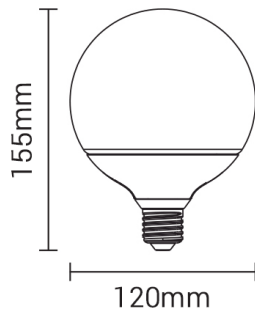

Bombilla led E27 G120 15W

Power

15W

Light color

White
Light
(WH)

CE

RoHS

Datos tecnicos

Catalog number	1845
Beam angle	270°
Brand	Optonica
Product Code	SP15-A6
Color Code	860
Color Designation	White Light (WH)
Correlated Color Temperature	6000K
Dimmable	No
EAN Code	3800156618459
Energy Consumption	15 kWh/1000h
Energy Efficiency Label	F
Flux	1320 lm
FLUX per watt	88lm/W
Input voltage	AC175-265V
Instant On	0.2s
IP	20
Items per box	50
Items per pack	1
Life span	25 000 Hours
Lumen maintenance at end of service life	70%
Material	Plastic+Aluminium
On/Off Cycles	25 000x
Operating Frequency	50-60Hz
Power	15W
Power Factor	0.5
Power LED	15W
Ra ≥	80

Size of Box	400x295x275 mm
Size of package	160x125x125 mm
Size of product	Φ120x155 mm
Socket	E27
Temperature	-30°C / +50°C
Warranty	2 Years
Wattage Equivalent	90W
Weight of Product	235 gr.