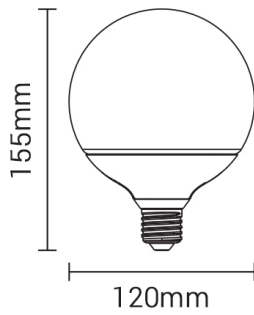

LED Plastic Bulb G120 E27

Power

15W

Light color

Neutral
White
(NW)

CE

RoHS

Technical specifications

Catalog number	1846
Beam angle	270°
Brand	Optonica
Product Code	SP15-A6
Color Code	845
Color Designation	Neutral White (NW)
Correlated Color Temperature	4500K
Dimmable	No
EAN Code	3800156618466
Energy Consumption	15 kWh/1000h
Energy Efficiency Label	F
Flux	1320 lm
FLUX per watt	88lm/W
Input voltage	AC175-265V
Instant On	0.2s
IP	20
Items per box	50
Items per pack	1
Life span	25 000 Hours
Lumen maintenance at end of service life	70%
Material	Plastic+Aluminium
On/Off Cycles	25 000x
Operating Frequency	50-60Hz
Power	15W
Power Factor	0.5
Power LED	15W
Ra ≥	80

Size of Box	525x280x260 mm
Size of package	160x125x125 mm
Size of product	120x155 mm
Socket	E27
Temperature	-30°C / +50°C
Warranty	2 Years
Wattage Equivalent	90W
Weight of Product	235 gr.