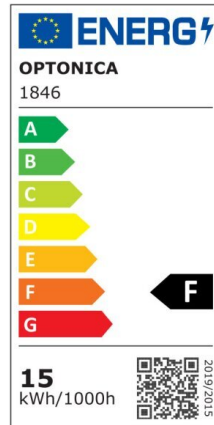

LED Plastic Bulb G120 E27

Power

15W

Light color

Neutral
White
(NW)

CE

RoHS

Technical specifications

Catalog number	1846
Beam angle	270°
Brand	Optonica
Product Code	SP15-A6
Color Code	845
Color Designation	Neutral White (NW)
Correlated Color Temperature	4500K
Dimmable	No
EAN Code	3800156618466
Energy Consumption	15 kWh/1000h
Energy Efficiency Label	F
Flux	1320 lm
FLUX per watt	88lm/W
Input voltage	AC175-265V
Instant On	0.2s
IP	20
Items per box	50
Items per pack	1
Life span	25 000 Hours
Lumen maintenance at end of service life	70%
Material	Plastic+Aluminium
On/Off Cycles	25 000x
Operating Frequency	50-60Hz
Power	15W
Power Factor	0.5
Power LED	15W
Ra ≥	80

Size of Box	525x280x260 mm
Size of package	160x125x125 mm
Size of product	120x155 mm
Socket	E27
Temperature	-30°C / +50°C
Warranty	2 Years
Wattage Equivalent	90W
Weight of Product	235 gr.