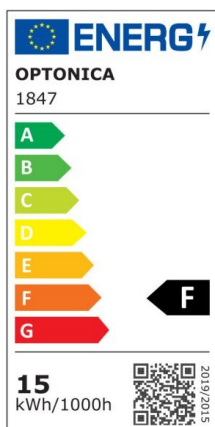

## Bombilla led G120 E27 15W

Power

15W

Light color

Warm  
White  
(WW)

CE

RoHS

## Datos tecnicos

Catalog number	1847
Beam angle	270°
Brand	Optonica
Product Code	SP15-A6
Color Code	827
Color Designation	Warm White (WW)
Correlated Color Temperature	2700K
Dimmable	No
EAN Code	3800156618473
Energy Consumption	15 kWh/1000h
Energy Efficiency Label	F
Flux	1320 lm
FLUX per watt	85lm/W
Input voltage	AC175-265V
Instant On	0.2s
IP	20
Items per box	50
Items per pack	1
Life span	25 000 Hours
Lumen maintenance at end of service life	70%
Material	Plastic+Aluminium
On/Off Cycles	25 000x
Operating Frequency	50-60Hz
Power	15W
Power Factor	0.5
Power LED	15W
Ra ≥	80

Size of Box	530x275x145 mm
Size of package	160x125x125 mm
Size of product	120x155 mm
Socket	E27
Temperature	-30°C / +50°C
Warranty	2 Years
Wattage Equivalent	90W
Weight of Product	235 gr.