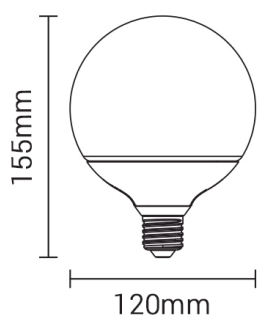

## Bombilla led G120 E27 15W

Power

15W

Light color

Warm  
White  
(WW)

CE

RoHS

## Datos tecnicos

Catalog number	1847
Beam angle	270°
Brand	Optonica
Product Code	SP15-A6
Color Code	827
Color Designation	Warm White (WW)
Correlated Color Temperature	2700K
Dimmable	No
EAN Code	3800156618473
Energy Consumption	15 kWh/1000h
Energy Efficiency Label	F
Flux	1320 lm
FLUX per watt	85lm/W
Input voltage	AC175-265V
Instant On	0.2s
IP	20
Items per box	50
Items per pack	1
Life span	25 000 Hours
Lumen maintenance at end of service life	70%
Material	Plastic+Aluminium
On/Off Cycles	25 000x
Operating Frequency	50-60Hz
Power	15W
Power Factor	0.5
Power LED	15W
Ra ≥	80

Size of Box	530x275x145 mm
Size of package	160x125x125 mm
Size of product	120x155 mm
Socket	E27
Temperature	-30°C / +50°C
Warranty	2 Years
Wattage Equivalent	90W
Weight of Product	235 gr.