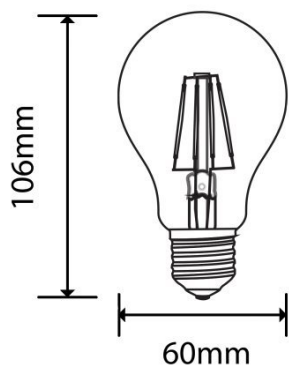

## Bombilla led E27 6W 630lm Filamento Regulable

Power

6W

Light color

Warm  
White  
(WW)

CE

RoHS

## Technical specifications

Catalog number	1853
Beam angle	300°
Brand	Optonica
Color Code	828
Product Code	SP6-A6

Color Designation	Warm White (WW)
Correlated Color Temperature	2700K
Dimmable	Yes
EAN Code	3800156618534
Energy Consumption	6 kWh/1000h
Energy Efficiency Label	F
Flux	630 lm
FLUX per watt	105 lm/W
Input voltage	AC175-265V
Instant On	0.1s
IP	20
Items per box	100
Items per pack	1
LED Type	Filament
Life span	25 000 Hours
Lumen maintenance at end of service life	70%
Material	Glass
On/Off Cycles	25 000x
Operating Frequency	50-60Hz
Power	6W
Power Factor	0.5
Size of package	125x65x65 mm
Size of product	φ60x106 mm
Socket	E27
Temperature	-30°C / +50°C
Warranty	2 Years
Wattage Equivalent	48W
Weight of Product	42 gr.