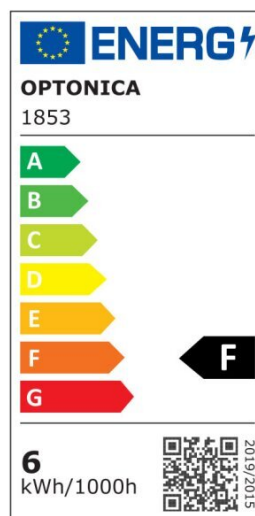

## Bombilla led E27 6W 630lm Filamento Regulable

Power

6W

Light color

Warm  
White  
(WW)

CE

RoHS

## Technical specifications

Catalog number	1853
Beam angle	300°
Brand	Optonica
Color Code	828
Product Code	SP6-A6

Color Designation	Warm White (WW)
Correlated Color Temperature	2700K
Dimmable	Yes
EAN Code	3800156618534
Energy Consumption	6 kWh/1000h
Energy Efficiency Label	F
Flux	630 lm
FLUX per watt	105 lm/W
Input voltage	AC175-265V
Instant On	0.1s
IP	20
Items per box	100
Items per pack	1
LED Type	Filament
Life span	25 000 Hours
Lumen maintenance at end of service life	70%
Material	Glass
On/Off Cycles	25 000x
Operating Frequency	50-60Hz
Power	6W
Power Factor	0.5
Size of package	125x65x65 mm
Size of product	φ60x106 mm
Socket	E27
Temperature	-30°C / +50°C
Warranty	2 Years
Wattage Equivalent	48W
Weight of Product	42 gr.