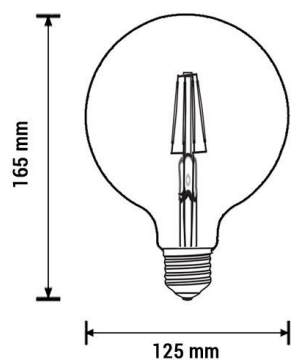

LED Filament Bulb G125 E27

Potencia

6.5W

Color de luz

Warm
White
(WW)

CE

RoHS

Especificaciones técnicas

Número de catálogo	SP1860
Beam angle	300°
Brand	Optonica
Catalogue number	SP1860
Color Code	827
Color Designation	Warm White (WW)

Correlated Color Temperature	2700K
Dimmable	No
Energy Consumption	6.5 kWh/1000h
Energy Efficiency Label	A++
Flux	810 lm
FLUX per watt	125lm/W
Input voltage	AC175-265V
Instant On	0.2s
IP	20
Items per box	50
Items per pack	1
Life span	25 000 Hours
Lumen maintenance at end of service life	70%
Material	Glass
Mercury Free	Yes
On/Off Cycles	100 000x
Operating Frequency	50-60Hz
Power	6.5W
Power Factor	0.5
Power LED	6.5W
Ra ≥	80
Size of package	175x130x125 mm
Size of product	125x165 mm
Socket	E27
Temperature	-30°C / +50°C
Warranty	2 Years
Wattage Equivalent	50W
Weight of Product	205 gr.