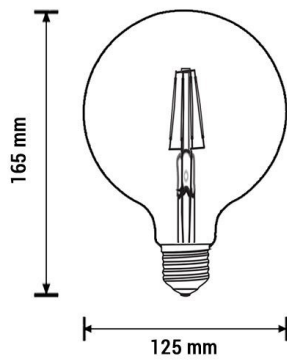

Bombilla led Filamento E27 G125 6.5W

Power

6.5W

Light color

Neutral
White
(NW)

CE

RoHS

Datos tecnicos

| | |
|--|--------------------|
| Catalog number | 1861 |
| Beam angle | 300° |
| Brand | Optonica |
| Product Code | SP6.5-A1 |
| Color Code | 845 |
| Color Designation | Neutral White (NW) |
| Correlated Color Temperature | 4500K |
| EAN Code | 3800156618619 |
| Dimmable | No |
| Energy Consumption | 6.5 kWh/1000h |
| Energy Efficiency Label | E |
| Flux | 810 lm |
| FLUX per watt | 125lm/W |
| Input voltage | AC175-265V |
| Instant On | 0.2s |
| IP | 20 |
| Items per box | 50 |
| Items per pack | 1 |
| Life span | 25 000 Hours |
| Lumen maintenance at end of service life | 70% |
| Material | Glass |
| On/Off Cycles | 25 000x |
| Operating Frequency | 50-60Hz |
| Power | 6.5W |
| Power Factor | 0.5 |
| Power LED | 6.5W |
| Ra ≥ | 80 |
| Size of package | 175x130x125 mm |
| Size of product | 125x165 mm |
| Socket | E27 |
| Temperature | -30°C / +50°C |