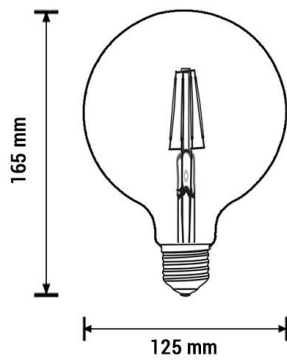

## Bombilla Led Filamento E27 G125 4W

Power

4W

Light color

Warm  
White  
(WW)

CE

RoHS

# Datos tecnicos

Catalog number	1862
Beam angle	300°
Brand	Optonica
Product Code	SP4-A4
Color Code	827
Color Designation	Warm White (WW)
Correlated Color Temperature	2700K
EAN Code	3800156618626
Dimmable	No
Energy Consumption	4 kWh/1000h
Energy Efficiency Label	F
Flux	400 lm
FLUX per watt	100lm/W
Input voltage	AC175-265V
Instant On	0.2s
IP	20
Items per box	50
Items per pack	1
Life span	25 000 Hours
Lumen maintenance at end of service life	70%
Material	Glass
On/Off Cycles	25 000x
Operating Frequency	50-60Hz
Power	4W
Power Factor	0.5
Power LED	4W
Ra ≥	80
Size of package	175x130x125 mm
Size of product	125x165 mm
Socket	E27
Temperature	-30°C / +50°C