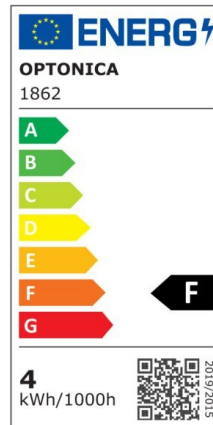

## Bombilla Led Filamento E27 G125 4W

Power

4W

Light color

Warm  
White  
(WW)

CE

RoHS

# Datos tecnicos

Catalog number	1862
Beam angle	300°
Brand	Optonica
Product Code	SP4-A4
Color Code	827
Color Designation	Warm White (WW)
Correlated Color Temperature	2700K
EAN Code	3800156618626
Dimmable	No
Energy Consumption	4 kWh/1000h
Energy Efficiency Label	F
Flux	400 lm
FLUX per watt	100lm/W
Input voltage	AC175-265V
Instant On	0.2s
IP	20
Items per box	50
Items per pack	1
Life span	25 000 Hours
Lumen maintenance at end of service life	70%
Material	Glass
On/Off Cycles	25 000x
Operating Frequency	50-60Hz
Power	4W
Power Factor	0.5
Power LED	4W
Ra ≥	80
Size of package	175x130x125 mm
Size of product	125x165 mm
Socket	E27
Temperature	-30°C / +50°C

Warranty	2 Years
Wattage Equivalent	32W
Weight of Product	205 gr.