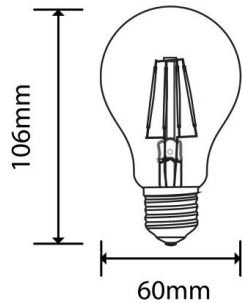

Bombilla led Filamento E27 A60 6.5W 810lm

Power

6.5W

CE

RoHS

Technical specifications

Catalog number	1875
Beam angle	300°
Brand	Optonica
Product Code	SP6.5-A1
Color Code	828
Color Designation	Warm Light (WW)
Correlated Color Temperature	6000K
Dimmable	No
EAN Code	3800156618756
Energy Consumption	6.5 kWh/1000h
Energy Efficiency Label	E
Flux	810 lm
FLUX per watt	125lm/W
Input voltage	AC175-265V
Instant On	0.2s
IP	20
Items per box	100
Items per pack	1
Life span	25 000 Hours
Lumen maintenance at end of service life	70%

Material	Glass
On/Off Cycles	25 000x
Operating Frequency	50-60Hz
Power	6.5W
Power Factor	0.5
Power LED	6.5W
Ra ≥	80
Size of Box	705x360x255 mm
Size of package	115x60x60 mm
Size of product	60x106 mm
Socket	E27
Temperature	-30°C / +50°C
Warranty	2 Years
Wattage Equivalent	56W
Weight of Product	65 gr.