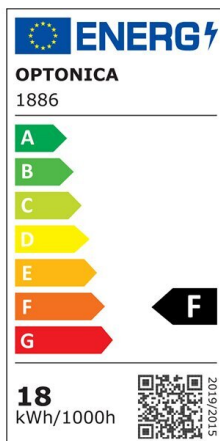

Bombilla led G120 E27 18W

Power

18W

Light color

Warm
White
(WW)

CE

RoHS

Datos tecnicos

Catalog number	1886
Beam angle	270°
Body Color	White
Brand	Optonica
Product Code	SP18-A1
Color Code	828

Color Designation	Warm White (WW)
Correlated Color Temperature	2700K
Dimmable	No
EAN Code	3800156618862
Energy Consumption	18 kWh/1000h
Energy Efficiency Label	F
Flux	1820 lm
FLUX per watt	100lm/W
Input voltage	AC175-265V
Instant On	0.1s
IP	20
Items per box	50
Items per pack	1
Life span	25 000 Hours
Lumen maintenance at end of service life	70%
Material	Plastic+Aluminium
On/Off Cycles	25 000x
Operating Frequency	50-60Hz
Power	18W
Power Factor	0.5
Size of Box	640x270x320 mm
Size of package	155x125x125 mm
Size of product	φ120x158 mm
Socket	E27
Temperature	-30°C / +50°C
Warranty	2 Years
Wattage Equivalent	108W
Weight of Product	231 gr.