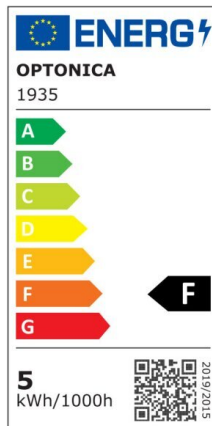

Bombilla led GU10 38° 5W smd 400lm 4500K

Power

5W

Light color

Neutral
White
(NW)

CE

RoHS

Technical specifications

Catalog number	1936
Beam angle	38°
Brand	Optonica
Product Code	SP5-A3
Color Code	845
Color Designation	Neutral White (NW)
Correlated Color Temperature	4500K
Dimmable	No
EAN Code	3800156619364
Energy Consumption	5 kWh/1000h
Energy Efficiency Label	F
Flux	400 lm
FLUX per watt	80lm/W
Input voltage	AC175-265V
Instant On	0.2s
IP	20
Items per box	100
Items per pack	1
Life span	25 000 Hours
Lumen maintenance at end of service life	70%

Material	Plastic+Aluminium
On/Off Cycles	25 000x
Operating Frequency	50-60Hz
Power	5W
Power Factor	0.5
Power LED	5W
Ra ≥	80
Size of Box	530x275x145 mm
Size of package	60x50x50 mm
Size of product	57x50 mm
Socket	GU10
Temperature	-30°C / +50°C
Warranty	2 Years
Wattage Equivalent	40W
Weight of Product	55 gr.