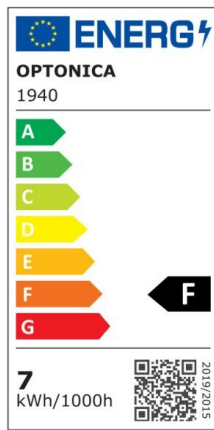

Bombilla led GU10 38° 5W smd 400lm 4500K

Power

5W

Light color

Neutral
White
(NW)

CE

RoHS

Technical specifications

Catalog number	1936
Beam angle	38°
Brand	Optonica
Product Code	SP5-A3
Color Code	845
Color Designation	Neutral White (NW)
Correlated Color Temperature	4500K
Dimmable	No
EAN Code	3800156619364
Energy Consumption	5 kWh/1000h
Energy Efficiency Label	F
Flux	400 lm
FLUX per watt	80lm/W
Input voltage	AC175-265V
Instant On	0.2s
IP	20
Items per box	100
Items per pack	1
Life span	25 000 Hours
Lumen maintenance at end of service life	70%

Material	Plastic+Aluminium
On/Off Cycles	25 000x
Operating Frequency	50-60Hz
Power	5W
Power Factor	0.5
Power LED	5W
Ra ≥	80
Size of Box	530x275x145 mm
Size of package	60x50x50 mm
Size of product	57x50 mm
Socket	GU10
Temperature	-30°C / +50°C
Warranty	2 Years
Wattage Equivalent	40W
Weight of Product	55 gr.