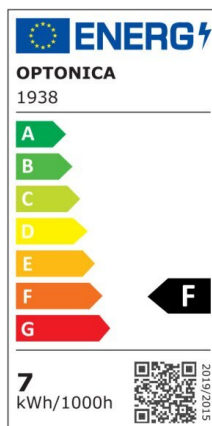

Bombilla led GU10 38° 5W smd 400lm 4500K

Power

5W

Light color

Neutral
White
(NW)

CE

RoHS

Technical specifications

Catalog number	1936
Beam angle	38°
Brand	Optonica
Product Code	SP5-A3
Color Code	845
Color Designation	Neutral White (NW)
Correlated Color Temperature	4500K
Dimmable	No
EAN Code	3800156619364
Energy Consumption	5 kWh/1000h
Energy Efficiency Label	F
Flux	400 lm
FLUX per watt	80lm/W
Input voltage	AC175-265V
Instant On	0.2s
IP	20
Items per box	100
Items per pack	1
Life span	25 000 Hours
Lumen maintenance at end of service life	70%

Material	Plastic+Aluminium
On/Off Cycles	25 000x
Operating Frequency	50-60Hz
Power	5W
Power Factor	0.5
Power LED	5W
Ra ≥	80
Size of Box	530x275x145 mm
Size of package	60x50x50 mm
Size of product	57x50 mm
Socket	GU10
Temperature	-30°C / +50°C
Warranty	2 Years
Wattage Equivalent	40W
Weight of Product	55 gr.