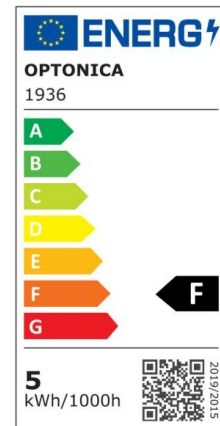

Bombilla led GU10 38° 5W smd 400lm 4500K

Power

5W

Light color

Neutral
White
(NW)

CE

RoHS

Technical specifications

Catalog number	1936
Beam angle	38°
Brand	Optonica
Product Code	SP5-A3
Color Code	845
Color Designation	Neutral White (NW)
Correlated Color Temperature	4500K
Dimmable	No
EAN Code	3800156619364
Energy Consumption	5 kWh/1000h
Energy Efficiency Label	F
Flux	400 lm
FLUX per watt	80lm/W
Input voltage	AC175-265V
Instant On	0.2s
IP	20
Items per box	100
Items per pack	1
Life span	25 000 Hours
Lumen maintenance at end of service life	70%

Material	Plastic+Aluminium
On/Off Cycles	25 000x
Operating Frequency	50-60Hz
Power	5W
Power Factor	0.5
Power LED	5W
Ra ≥	80
Size of Box	530x275x145 mm
Size of package	60x50x50 mm
Size of product	57x50 mm
Socket	GU10
Temperature	-30°C / +50°C
Warranty	2 Years
Wattage Equivalent	40W
Weight of Product	55 gr.