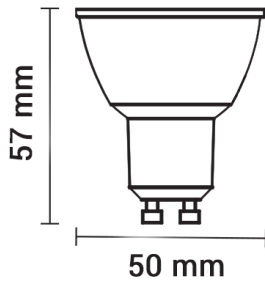

Bombilla led GU10 38° 5W smd 400lm 4500K

Power

5W

Light color

Neutral
White
(NW)

CE

RoHS

Technical specifications

Catalog number	1936
Beam angle	38°
Brand	Optonica
Product Code	SP5-A3
Color Code	845
Color Designation	Neutral White (NW)
Correlated Color Temperature	4500K
Dimmable	No
EAN Code	3800156619364
Energy Consumption	5 kWh/1000h
Energy Efficiency Label	F
Flux	400 lm
FLUX per watt	80lm/W
Input voltage	AC175-265V
Instant On	0.2s
IP	20
Items per box	100
Items per pack	1
Life span	25 000 Hours
Lumen maintenance at end of service life	70%

Material	Plastic+Aluminium
On/Off Cycles	25 000x
Operating Frequency	50-60Hz
Power	5W
Power Factor	0.5
Power LED	5W
Ra ≥	80
Size of Box	530x275x145 mm
Size of package	60x50x50 mm
Size of product	57x50 mm
Socket	GU10
Temperature	-30°C / +50°C
Warranty	2 Years
Wattage Equivalent	40W
Weight of Product	55 gr.