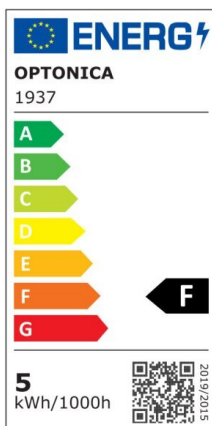

Bombilla led GU10 38° 5W smd 400lm 4500K

Power

5W

Light color

Neutral
White
(NW)

CE

RoHS

Technical specifications

Catalog number	1936
Beam angle	38°
Brand	Optonica
Product Code	SP5-A3
Color Code	845
Color Designation	Neutral White (NW)
Correlated Color Temperature	4500K
Dimmable	No
EAN Code	3800156619364
Energy Consumption	5 kWh/1000h
Energy Efficiency Label	F
Flux	400 lm
FLUX per watt	80lm/W
Input voltage	AC175-265V
Instant On	0.2s
IP	20
Items per box	100
Items per pack	1
Life span	25 000 Hours
Lumen maintenance at end of service life	70%

Material	Plastic+Aluminium
On/Off Cycles	25 000x
Operating Frequency	50-60Hz
Power	5W
Power Factor	0.5
Power LED	5W
Ra ≥	80
Size of Box	530x275x145 mm
Size of package	60x50x50 mm
Size of product	57x50 mm
Socket	GU10
Temperature	-30°C / +50°C
Warranty	2 Years
Wattage Equivalent	40W
Weight of Product	55 gr.