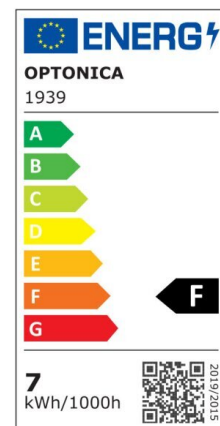

Bombilla led GU10 38° 5W smd 400lm 4500K

Power

5W

Light color

Neutral
White
(NW)

CE

RoHS

Technical specifications

Catalog number	1936
Beam angle	38°
Brand	Optonica
Product Code	SP5-A3
Color Code	845
Color Designation	Neutral White (NW)
Correlated Color Temperature	4500K
Dimmable	No
EAN Code	3800156619364
Energy Consumption	5 kWh/1000h
Energy Efficiency Label	F
Flux	400 lm
FLUX per watt	80lm/W
Input voltage	AC175-265V
Instant On	0.2s
IP	20
Items per box	100
Items per pack	1
Life span	25 000 Hours
Lumen maintenance at end of service life	70%

Material	Plastic+Aluminium
On/Off Cycles	25 000x
Operating Frequency	50-60Hz
Power	5W
Power Factor	0.5
Power LED	5W
Ra ≥	80
Size of Box	530x275x145 mm
Size of package	60x50x50 mm
Size of product	57x50 mm
Socket	GU10
Temperature	-30°C / +50°C
Warranty	2 Years
Wattage Equivalent	40W
Weight of Product	55 gr.