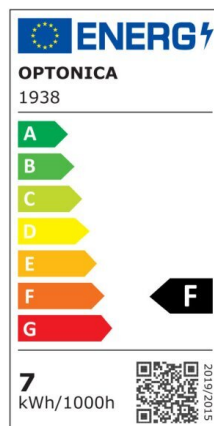

Bombilla led GU10 38° 5W smd 400lm 2700K

Power

5W

Light color

Warm
White
(WW)

CE

RoHS

Technical specifications

Catalog number	1937
Beam angle	38°
Brand	Optonica
Product Code	SP5-A3
Color Code	827
Color Designation	Warm White (WW)
Correlated Color Temperature	2700K
Dimmable	No
EAN Code	3800156619371
Energy Consumption	5 kWh/1000h
Energy Efficiency Label	F
Flux	400 lm
FLUX per watt	80lm/W
Input voltage	AC175-265V
Instant On	0.2s
IP	20
Items per box	100
Items per pack	1
Life span	25 000 Hours
Lumen maintenance at end of service life	70%

Material	Plastic+Aluminium
On/Off Cycles	25 000x
Operating Frequency	50-60Hz
Power	5W
Power Factor	0.5
Power LED	5W
Ra ≥	80
Size of Box	530x275x145 mm
Size of package	60x50x50 mm
Size of product	57x50 mm
Socket	GU10
Temperature	-30°C / +50°C
Warranty	2 Years
Wattage Equivalent	40W
Weight of Product	55 gr.