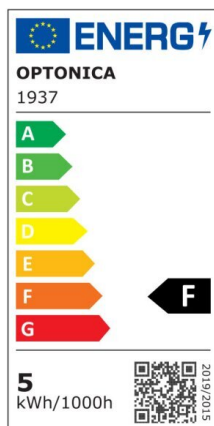

Bombilla led GU10 38° 5W smd 400lm 2700K

Power

5W

Light color

Warm
White
(WW)

CE

RoHS

Technical specifications

Catalog number	1937
Beam angle	38°
Brand	Optonica
Product Code	SP5-A3
Color Code	827
Color Designation	Warm White (WW)
Correlated Color Temperature	2700K
Dimmable	No
EAN Code	3800156619371
Energy Consumption	5 kWh/1000h
Energy Efficiency Label	F
Flux	400 lm
FLUX per watt	80lm/W
Input voltage	AC175-265V
Instant On	0.2s
IP	20
Items per box	100
Items per pack	1
Life span	25 000 Hours
Lumen maintenance at end of service life	70%

Material	Plastic+Aluminium
On/Off Cycles	25 000x
Operating Frequency	50-60Hz
Power	5W
Power Factor	0.5
Power LED	5W
Ra ≥	80
Size of Box	530x275x145 mm
Size of package	60x50x50 mm
Size of product	57x50 mm
Socket	GU10
Temperature	-30°C / +50°C
Warranty	2 Years
Wattage Equivalent	40W
Weight of Product	55 gr.