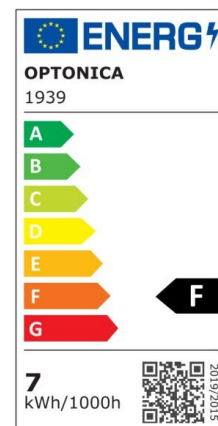

Bombilla led GU10 38° 5W smd 400lm 2700K

Power

5W

Light color

Warm
White
(WW)

CE

RoHS

Technical specifications

Catalog number	1937
Beam angle	38°
Brand	Optonica
Product Code	SP5-A3
Color Code	827
Color Designation	Warm White (WW)
Correlated Color Temperature	2700K
Dimmable	No
EAN Code	3800156619371
Energy Consumption	5 kWh/1000h
Energy Efficiency Label	F
Flux	400 lm
FLUX per watt	80lm/W
Input voltage	AC175-265V
Instant On	0.2s
IP	20
Items per box	100
Items per pack	1
Life span	25 000 Hours
Lumen maintenance at end of service life	70%

Material	Plastic+Aluminium
On/Off Cycles	25 000x
Operating Frequency	50-60Hz
Power	5W
Power Factor	0.5
Power LED	5W
Ra ≥	80
Size of Box	530x275x145 mm
Size of package	60x50x50 mm
Size of product	57x50 mm
Socket	GU10
Temperature	-30°C / +50°C
Warranty	2 Years
Wattage Equivalent	40W
Weight of Product	55 gr.