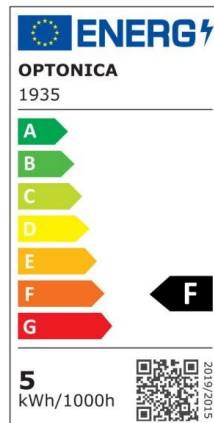

Bombilla led GU10 38° 5W smd 400lm 2700K

Power

5W

Light color

Warm
White
(WW)

CE

RoHS

Technical specifications

Catalog number	1937
Beam angle	38°
Brand	Optonica
Product Code	SP5-A3
Color Code	827
Color Designation	Warm White (WW)
Correlated Color Temperature	2700K
Dimmable	No
EAN Code	3800156619371
Energy Consumption	5 kWh/1000h
Energy Efficiency Label	F
Flux	400 lm
FLUX per watt	80lm/W
Input voltage	AC175-265V
Instant On	0.2s
IP	20
Items per box	100
Items per pack	1
Life span	25 000 Hours
Lumen maintenance at end of service life	70%

Material	Plastic+Aluminium
On/Off Cycles	25 000x
Operating Frequency	50-60Hz
Power	5W
Power Factor	0.5
Power LED	5W
Ra ≥	80
Size of Box	530x275x145 mm
Size of package	60x50x50 mm
Size of product	57x50 mm
Socket	GU10
Temperature	-30°C / +50°C
Warranty	2 Years
Wattage Equivalent	40W
Weight of Product	55 gr.