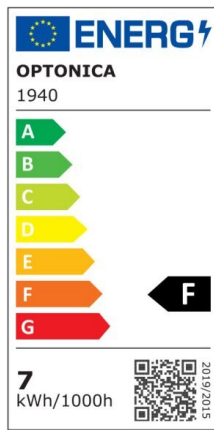

Bombilla led GU10 38° 5W smd 400lm 2700K

Power

5W

Light color

Warm
White
(WW)

CE

RoHS

Technical specifications

Catalog number	1937
Beam angle	38°
Brand	Optonica
Product Code	SP5-A3
Color Code	827
Color Designation	Warm White (WW)
Correlated Color Temperature	2700K
Dimmable	No
EAN Code	3800156619371
Energy Consumption	5 kWh/1000h
Energy Efficiency Label	F
Flux	400 lm
FLUX per watt	80lm/W
Input voltage	AC175-265V
Instant On	0.2s
IP	20
Items per box	100
Items per pack	1
Life span	25 000 Hours
Lumen maintenance at end of service life	70%

Material	Plastic+Aluminium
On/Off Cycles	25 000x
Operating Frequency	50-60Hz
Power	5W
Power Factor	0.5
Power LED	5W
Ra ≥	80
Size of Box	530x275x145 mm
Size of package	60x50x50 mm
Size of product	57x50 mm
Socket	GU10
Temperature	-30°C / +50°C
Warranty	2 Years
Wattage Equivalent	40W
Weight of Product	55 gr.