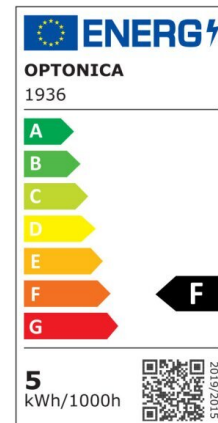

Bombilla led GU10 38° 5W smd 400lm 2700K

Power

5W

Light color

Warm
White
(WW)

CE

RoHS

Technical specifications

Catalog number	1937
Beam angle	38°
Brand	Optonica
Product Code	SP5-A3
Color Code	827
Color Designation	Warm White (WW)
Correlated Color Temperature	2700K
Dimmable	No
EAN Code	3800156619371
Energy Consumption	5 kWh/1000h
Energy Efficiency Label	F
Flux	400 lm
FLUX per watt	80lm/W
Input voltage	AC175-265V
Instant On	0.2s
IP	20
Items per box	100
Items per pack	1
Life span	25 000 Hours
Lumen maintenance at end of service life	70%

Material	Plastic+Aluminium
On/Off Cycles	25 000x
Operating Frequency	50-60Hz
Power	5W
Power Factor	0.5
Power LED	5W
Ra ≥	80
Size of Box	530x275x145 mm
Size of package	60x50x50 mm
Size of product	57x50 mm
Socket	GU10
Temperature	-30°C / +50°C
Warranty	2 Years
Wattage Equivalent	40W
Weight of Product	55 gr.