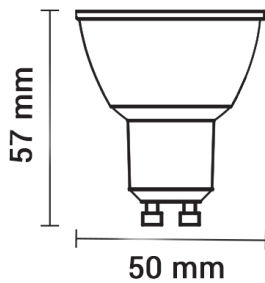

Bombilla led GU10 38° 5W smd 400lm 2700K

Power

5W

Light color

Warm
White
(WW)

CE

RoHS

Technical specifications

Catalog number	1937
Beam angle	38°
Brand	Optonica
Product Code	SP5-A3
Color Code	827
Color Designation	Warm White (WW)
Correlated Color Temperature	2700K
Dimmable	No
EAN Code	3800156619371
Energy Consumption	5 kWh/1000h
Energy Efficiency Label	F
Flux	400 lm
FLUX per watt	80lm/W
Input voltage	AC175-265V
Instant On	0.2s
IP	20
Items per box	100
Items per pack	1
Life span	25 000 Hours
Lumen maintenance at end of service life	70%

Material	Plastic+Aluminium
On/Off Cycles	25 000x
Operating Frequency	50-60Hz
Power	5W
Power Factor	0.5
Power LED	5W
Ra ≥	80
Size of Box	530x275x145 mm
Size of package	60x50x50 mm
Size of product	57x50 mm
Socket	GU10
Temperature	-30°C / +50°C
Warranty	2 Years
Wattage Equivalent	40W
Weight of Product	55 gr.