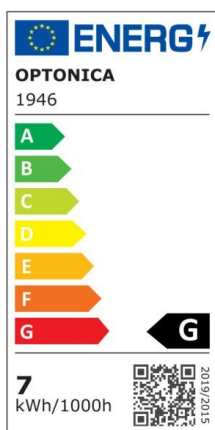

Bombilla led GU10 7W SMD 560lm Regulable 6000K

Power

7W

Light color

White
Light
(WH)

CE

RoHS

Technical specifications

Catalog number	1945
Beam angle	110°
Brand	Optonica
Product Code	SP7-A4
Candela	187 cd

Color Code	860
Color Designation	White Light (WH)
Correlated Color Temperature	6000K
Dimmable	Yes
EAN Code	3800156619456
Energy Consumption	7 kWh/1000h
Energy Efficiency Label	G
Flux	500 Lm
FLUX per watt	72 lm/W
Input voltage	AC175-265V
Instant On	0.2 s
IP	IP20
Items per box	100
Items per pack	1
Life span	25000h
Lumen maintenance at end of service life	70%
Material	Plastic+ALU
On/Off Cycles	25 000x
Operating Frequency	50-60Hz
Power	7W
Ra ≥	80
Size of package	50x60 mm
Size of product	50x54 mm
Temperature	-20°C/ +40°C
Warranty	2 Years
Wattage Equivalent	33W
Weight of Product	35 gr.
Socket	GU10