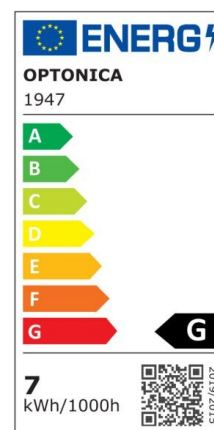

Bombilla led GU10 7W SMD 560lm Regulable 6000K

Power

7W

Light color

White
Light
(WH)

CE

RoHS

Technical specifications

Catalog number	1945
Beam angle	110°
Brand	Optonica
Product Code	SP7-A4
Candela	187 cd

Color Code	860
Color Designation	White Light (WH)
Correlated Color Temperature	6000K
Dimmable	Yes
EAN Code	3800156619456
Energy Consumption	7 kWh/1000h
Energy Efficiency Label	G
Flux	500 Lm
FLUX per watt	72 lm/W
Input voltage	AC175-265V
Instant On	0.2 s
IP	IP20
Items per box	100
Items per pack	1
Life span	25000h
Lumen maintenance at end of service life	70%
Material	Plastic+ALU
On/Off Cycles	25 000x
Operating Frequency	50-60Hz
Power	7W
Ra ≥	80
Size of package	50x60 mm
Size of product	50x54 mm
Temperature	-20°C/ +40°C
Warranty	2 Years
Wattage Equivalent	33W
Weight of Product	35 gr.
Socket	GU10