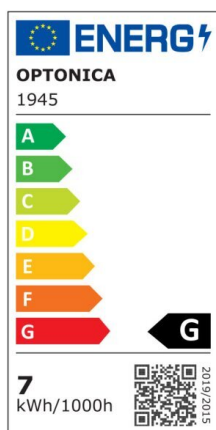

Bombilla led GU10 7W SMD 560lm Regulable 6000K

Power

7W

Light color

White
Light
(WH)

CE

RoHS

Technical specifications

Catalog number	1945
Beam angle	110°
Brand	Optonica
Product Code	SP7-A4
Candela	187 cd

Color Code	860
Color Designation	White Light (WH)
Correlated Color Temperature	6000K
Dimmable	Yes
EAN Code	3800156619456
Energy Consumption	7 kWh/1000h
Energy Efficiency Label	G
Flux	500 Lm
FLUX per watt	72 lm/W
Input voltage	AC175-265V
Instant On	0.2 s
IP	IP20
Items per box	100
Items per pack	1
Life span	25000h
Lumen maintenance at end of service life	70%
Material	Plastic+ALU
On/Off Cycles	25 000x
Operating Frequency	50-60Hz
Power	7W
Ra ≥	80
Size of package	50x60 mm
Size of product	50x54 mm
Temperature	-20°C/ +40°C
Warranty	2 Years
Wattage Equivalent	33W
Weight of Product	35 gr.
Socket	GU10