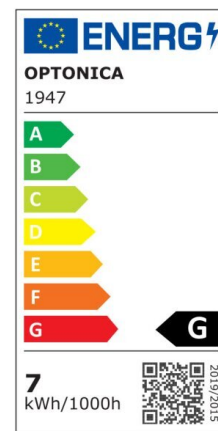

Bombilla led GU10 7W SMD 560lm Regulable 4500K

Power

7W

Light color

Neutral
White
(NW)

CE

RoHS

Technical specifications

Catalog number	1946
Beam angle	110°
Brand	Optonica
Product Code	SP7-A4
Candela	187 cd

Color Code	845
Color Designation	Neutral White (NW)
Correlated Color Temperature	4500K
Dimmable	Yes
EAN Code	3800156619463
Energy Consumption	7 kWh/1000h
Energy Efficiency Label	G
Flux	500 Lm
FLUX per watt	72 lm/W
Input voltage	AC175-265V
Instant On	0.2 s
IP	IP20
Items per box	100
Items per pack	1
Life span	25000h
Lumen maintenance at end of service life	70%
Material	Plastic+ALU
On/Off Cycles	25 000x
Operating Frequency	50-60Hz
Power	7W
Ra ≥	80
Size of package	50x60 mm
Size of product	50x54 mm
Temperature	-20°C/ +40°C
Warranty	2 Years
Wattage Equivalent	33W
Weight of Product	35 gr.
Socket	GU10