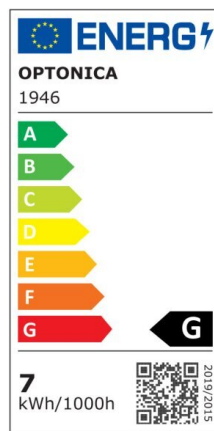

Bombilla led GU10 7W SMD 560lm Regulable 4500K

Power

7W

Light color

Neutral
White
(NW)

CE

RoHS

Technical specifications

Catalog number	1946
Beam angle	110°
Brand	Optonica
Product Code	SP7-A4
Candela	187 cd

Color Code	845
Color Designation	Neutral White (NW)
Correlated Color Temperature	4500K
Dimmable	Yes
EAN Code	3800156619463
Energy Consumption	7 kWh/1000h
Energy Efficiency Label	G
Flux	500 Lm
FLUX per watt	72 lm/W
Input voltage	AC175-265V
Instant On	0.2 s
IP	IP20
Items per box	100
Items per pack	1
Life span	25000h
Lumen maintenance at end of service life	70%
Material	Plastic+ALU
On/Off Cycles	25 000x
Operating Frequency	50-60Hz
Power	7W
Ra ≥	80
Size of package	50x60 mm
Size of product	50x54 mm
Temperature	-20°C/ +40°C
Warranty	2 Years
Wattage Equivalent	33W
Weight of Product	35 gr.
Socket	GU10