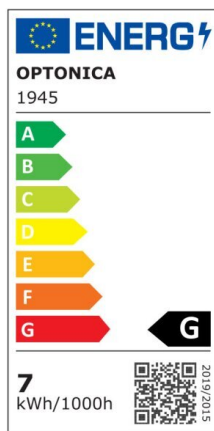

Bombilla led GU10 7W SMD 560lm Regulable 4500K

Power

7W

Light color

Neutral
White
(NW)

CE

RoHS

Technical specifications

Catalog number	1946
Beam angle	110°
Brand	Optonica
Product Code	SP7-A4
Candela	187 cd

Color Code	845
Color Designation	Neutral White (NW)
Correlated Color Temperature	4500K
Dimmable	Yes
EAN Code	3800156619463
Energy Consumption	7 kWh/1000h
Energy Efficiency Label	G
Flux	500 Lm
FLUX per watt	72 lm/W
Input voltage	AC175-265V
Instant On	0.2 s
IP	IP20
Items per box	100
Items per pack	1
Life span	25000h
Lumen maintenance at end of service life	70%
Material	Plastic+ALU
On/Off Cycles	25 000x
Operating Frequency	50-60Hz
Power	7W
Ra ≥	80
Size of package	50x60 mm
Size of product	50x54 mm
Temperature	-20°C/ +40°C
Warranty	2 Years
Wattage Equivalent	33W
Weight of Product	35 gr.
Socket	GU10