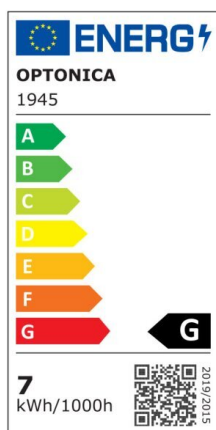

Bombilla led GU10 7W SMD 560lm Regulable 2700K

Power

7W

Light color

Warm
White
(WW)

CE

RoHS

Technical specifications

Catalog number	1947
Beam angle	110°
Brand	Optonica
Product Code	SP7-A4
Candela	187 cd

Color Code	828
Color Designation	Warm White (WW)
Correlated Color Temperature	2700K
Dimmable	Yes
EAN Code	3800156619470
Energy Consumption	7 kWh/1000h
Energy Efficiency Label	G
Flux	500 Lm
FLUX per watt	72 lm/W
Input voltage	AC175-265V
Instant On	0.2 s
IP	IP20
Items per box	100
Items per pack	1
Life span	25000h
Lumen maintenance at end of service life	70%
Material	Plastic+ALU
On/Off Cycles	25 000x
Operating Frequency	50-60Hz
Power	7W
Ra ≥	80
Size of package	50x60 mm
Size of product	50x54 mm
Temperature	-20°C/ +40°C
Warranty	2 Years
Wattage Equivalent	33W
Weight of Product	35 gr.
Socket	GU10