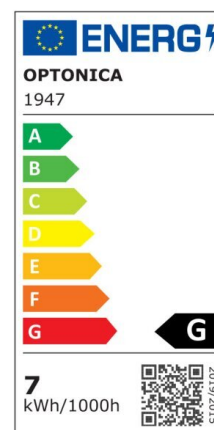

Bombilla led GU10 7W SMD 560lm Regulable 2700K

Power

7W

Light color

Warm
White
(WW)

CE

RoHS

Technical specifications

Catalog number	1947
Beam angle	110°
Brand	Optonica
Product Code	SP7-A4
Candela	187 cd

Color Code	828
Color Designation	Warm White (WW)
Correlated Color Temperature	2700K
Dimmable	Yes
EAN Code	3800156619470
Energy Consumption	7 kWh/1000h
Energy Efficiency Label	G
Flux	500 Lm
FLUX per watt	72 lm/W
Input voltage	AC175-265V
Instant On	0.2 s
IP	IP20
Items per box	100
Items per pack	1
Life span	25000h
Lumen maintenance at end of service life	70%
Material	Plastic+ALU
On/Off Cycles	25 000x
Operating Frequency	50-60Hz
Power	7W
Ra ≥	80
Size of package	50x60 mm
Size of product	50x54 mm
Temperature	-20°C/ +40°C
Warranty	2 Years
Wattage Equivalent	33W
Weight of Product	35 gr.
Socket	GU10