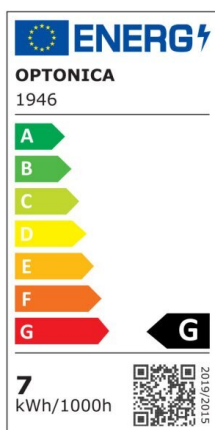

Bombilla led GU10 7W SMD 560lm Regulable 2700K

Power

7W

Light color

Warm
White
(WW)

CE

RoHS

Technical specifications

Catalog number	1947
Beam angle	110°
Brand	Optonica
Product Code	SP7-A4
Candela	187 cd

Color Code	828
Color Designation	Warm White (WW)
Correlated Color Temperature	2700K
Dimmable	Yes
EAN Code	3800156619470
Energy Consumption	7 kWh/1000h
Energy Efficiency Label	G
Flux	500 Lm
FLUX per watt	72 lm/W
Input voltage	AC175-265V
Instant On	0.2 s
IP	IP20
Items per box	100
Items per pack	1
Life span	25000h
Lumen maintenance at end of service life	70%
Material	Plastic+ALU
On/Off Cycles	25 000x
Operating Frequency	50-60Hz
Power	7W
Ra ≥	80
Size of package	50x60 mm
Size of product	50x54 mm
Temperature	-20°C/ +40°C
Warranty	2 Years
Wattage Equivalent	33W
Weight of Product	35 gr.
Socket	GU10