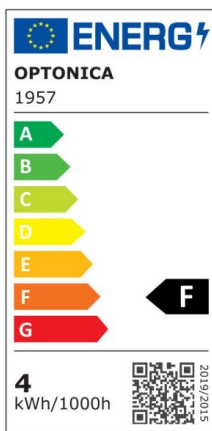

Bombilla led GU10 4W 50° COB 320lm 4500K

Power

4W

Light color

Neutral
White
(NW)

CE

RoHS

Technical specifications

Catalog number	1958
Beam angle	50°
Brand	Optonica
Color Code	845
Product Code	SP4-A2
Color Designation	Neutral White (NW)
Color Of The Shell	White
Correlated Color Temperature	4500K
Dimmable	No
EAN Code	3800156619586
Energy Consumption	4 kWh/1000h
Energy Efficiency Label	F
Flux	320 lm
FLUX per watt	80lm/W
Input voltage	AC220-240V
Instant On	0.1s
IP	20
Items per box	100
Items per pack	1
LED Type	COB
Life span	25 000 Hours
Lumen maintenance at end of service life	70%
Material	Plastic+Aluminium
On/Off Cycles	25 000x
Operating Frequency	50-60Hz
Power	4W
Power Factor	0.5

Size of package	70x55x55 mm
Size of product	φ50x55 mm
Socket	GU10
Temperature	-30°C / +50°C
Warranty	5 Years
Wattage Equivalent	25W
Weight of Product	54 gr.