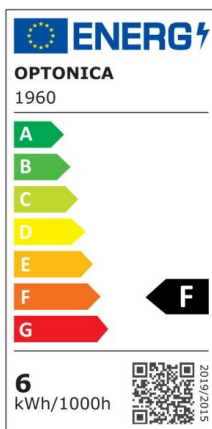

Bombilla led GU10 4W 50° COB 320lm 4500K

Power

4W

Light color

Neutral
White
(NW)

CE

RoHS

Technical specifications

Catalog number	1958
Beam angle	50°
Brand	Optonica
Color Code	845
Product Code	SP4-A2
Color Designation	Neutral White (NW)
Color Of The Shell	White
Correlated Color Temperature	4500K
Dimmable	No
EAN Code	3800156619586
Energy Consumption	4 kWh/1000h
Energy Efficiency Label	F
Flux	320 lm
FLUX per watt	80lm/W
Input voltage	AC220-240V
Instant On	0.1s
IP	20
Items per box	100
Items per pack	1
LED Type	COB
Life span	25 000 Hours
Lumen maintenance at end of service life	70%
Material	Plastic+Aluminium
On/Off Cycles	25 000x
Operating Frequency	50-60Hz
Power	4W
Power Factor	0.5

Size of package	70x55x55 mm
Size of product	φ50x55 mm
Socket	GU10
Temperature	-30°C / +50°C
Warranty	5 Years
Wattage Equivalent	25W
Weight of Product	54 gr.