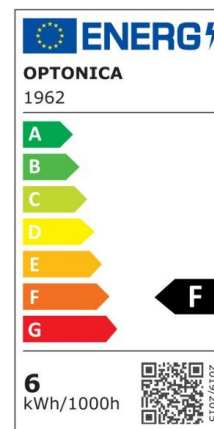

Bombilla led GU10 4W 50° COB 320lm 4500K

Power

4W

Light color

Neutral
White
(NW)

CE

RoHS

Technical specifications

Catalog number	1958
Beam angle	50°
Brand	Optonica
Color Code	845
Product Code	SP4-A2
Color Designation	Neutral White (NW)
Color Of The Shell	White
Correlated Color Temperature	4500K
Dimmable	No
EAN Code	3800156619586
Energy Consumption	4 kWh/1000h
Energy Efficiency Label	F
Flux	320 lm
FLUX per watt	80lm/W
Input voltage	AC220-240V
Instant On	0.1s
IP	20
Items per box	100
Items per pack	1
LED Type	COB
Life span	25 000 Hours
Lumen maintenance at end of service life	70%
Material	Plastic+Aluminium
On/Off Cycles	25 000x
Operating Frequency	50-60Hz
Power	4W
Power Factor	0.5

Size of package	70x55x55 mm
Size of product	φ50x55 mm
Socket	GU10
Temperature	-30°C / +50°C
Warranty	5 Years
Wattage Equivalent	25W
Weight of Product	54 gr.