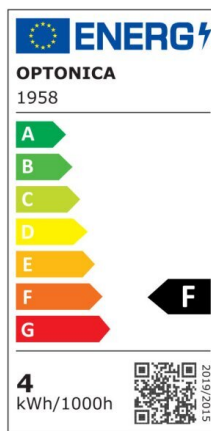

Bombilla led GU10 4W 50° COB 320lm 4500K

Power

4W

Light color

Neutral
White
(NW)

CE

RoHS

Technical specifications

Catalog number	1958
Beam angle	50°
Brand	Optonica
Color Code	845
Product Code	SP4-A2
Color Designation	Neutral White (NW)
Color Of The Shell	White
Correlated Color Temperature	4500K
Dimmable	No
EAN Code	3800156619586
Energy Consumption	4 kWh/1000h
Energy Efficiency Label	F
Flux	320 lm
FLUX per watt	80lm/W
Input voltage	AC220-240V
Instant On	0.1s
IP	20
Items per box	100
Items per pack	1
LED Type	COB
Life span	25 000 Hours
Lumen maintenance at end of service life	70%
Material	Plastic+Aluminium
On/Off Cycles	25 000x
Operating Frequency	50-60Hz
Power	4W
Power Factor	0.5

Size of package	70x55x55 mm
Size of product	φ50x55 mm
Socket	GU10
Temperature	-30°C / +50°C
Warranty	5 Years
Wattage Equivalent	25W
Weight of Product	54 gr.