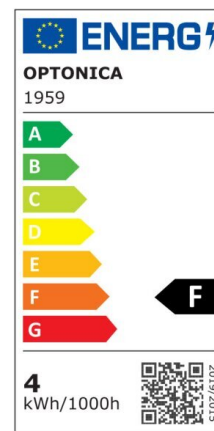

Bombilla led GU10 4W 50° COB 320lm 4500K

Power

4W

Light color

Neutral
White
(NW)

CE

RoHS

Technical specifications

Catalog number	1958
Beam angle	50°
Brand	Optonica
Color Code	845
Product Code	SP4-A2
Color Designation	Neutral White (NW)
Color Of The Shell	White
Correlated Color Temperature	4500K
Dimmable	No
EAN Code	3800156619586
Energy Consumption	4 kWh/1000h
Energy Efficiency Label	F
Flux	320 lm
FLUX per watt	80lm/W
Input voltage	AC220-240V
Instant On	0.1s
IP	20
Items per box	100
Items per pack	1
LED Type	COB
Life span	25 000 Hours
Lumen maintenance at end of service life	70%
Material	Plastic+Aluminium
On/Off Cycles	25 000x
Operating Frequency	50-60Hz
Power	4W
Power Factor	0.5

Size of package	70x55x55 mm
Size of product	φ50x55 mm
Socket	GU10
Temperature	-30°C / +50°C
Warranty	5 Years
Wattage Equivalent	25W
Weight of Product	54 gr.