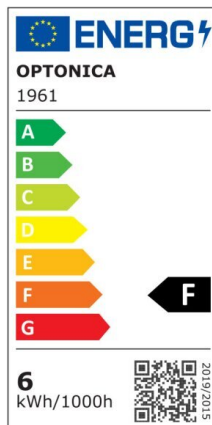

Bombilla led GU10 6W 50° COB 480lm 6000K

Power

6W

Light color

White
Light
(WH)

CE

RoHS

Technical specifications

Catalog number	1960
Beam angle	50°
Brand	Optonica
Color Code	860
Product Code	SP6-A4
Color Designation	White Light (WH)
Color Of The Shell	White
Correlated Color Temperature	6000K
Dimmable	No
EAN Code	3800156619609
Energy Consumption	6 kWh/1000h
Energy Efficiency Label	F
Flux	480 lm
FLUX per watt	80lm/W
Input voltage	AC220-240V
Instant On	0.1s
IP	20
Items per box	100
Items per pack	1
LED Type	COB
Life span	25 000 Hours
Lumen maintenance at end of service life	70%
Material	Plastic+Aluminium
On/Off Cycles	25 000x
Operating Frequency	50-60Hz
Power	6W
Power Factor	0.5

Size of package	70x55x55 mm
Size of product	φ50x55 mm
Socket	GU10
Temperature	-30°C / +50°C
Warranty	5 Years
Wattage Equivalent	35W
Weight of Product	54 gr.