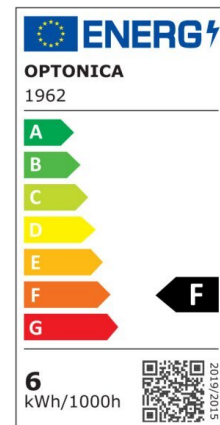

Bombilla led GU10 6W 50° COB 480lm 6000K

Power

6W

Light color

White
Light
(WH)

CE

RoHS

Technical specifications

Catalog number	1960
Beam angle	50°
Brand	Optonica
Color Code	860
Product Code	SP6-A4
Color Designation	White Light (WH)
Color Of The Shell	White
Correlated Color Temperature	6000K
Dimmable	No
EAN Code	3800156619609
Energy Consumption	6 kWh/1000h
Energy Efficiency Label	F
Flux	480 lm
FLUX per watt	80lm/W
Input voltage	AC220-240V
Instant On	0.1s
IP	20
Items per box	100
Items per pack	1
LED Type	COB
Life span	25 000 Hours
Lumen maintenance at end of service life	70%
Material	Plastic+Aluminium
On/Off Cycles	25 000x
Operating Frequency	50-60Hz
Power	6W
Power Factor	0.5

Size of package	70x55x55 mm
Size of product	φ50x55 mm
Socket	GU10
Temperature	-30°C / +50°C
Warranty	5 Years
Wattage Equivalent	35W
Weight of Product	54 gr.