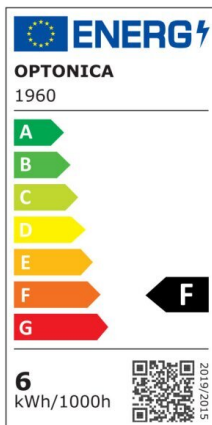

Bombilla led GU10 6W 50° COB 480lm 6000K

Power

6W

Light color

White
Light
(WH)

CE

RoHS

Technical specifications

Catalog number	1960
Beam angle	50°
Brand	Optonica
Color Code	860
Product Code	SP6-A4
Color Designation	White Light (WH)
Color Of The Shell	White
Correlated Color Temperature	6000K
Dimmable	No
EAN Code	3800156619609
Energy Consumption	6 kWh/1000h
Energy Efficiency Label	F
Flux	480 lm
FLUX per watt	80lm/W
Input voltage	AC220-240V
Instant On	0.1s
IP	20
Items per box	100
Items per pack	1
LED Type	COB
Life span	25 000 Hours
Lumen maintenance at end of service life	70%
Material	Plastic+Aluminium
On/Off Cycles	25 000x
Operating Frequency	50-60Hz
Power	6W
Power Factor	0.5

Size of package	70x55x55 mm
Size of product	φ50x55 mm
Socket	GU10
Temperature	-30°C / +50°C
Warranty	5 Years
Wattage Equivalent	35W
Weight of Product	54 gr.