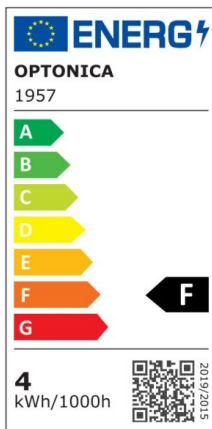

Bombilla led GU10 6W 50° COB 480lm 6000K

Power

6W

Light color

White
Light
(WH)

CE

RoHS

Technical specifications

Catalog number	1960
Beam angle	50°
Brand	Optonica
Color Code	860
Product Code	SP6-A4
Color Designation	White Light (WH)
Color Of The Shell	White
Correlated Color Temperature	6000K
Dimmable	No
EAN Code	3800156619609
Energy Consumption	6 kWh/1000h
Energy Efficiency Label	F
Flux	480 lm
FLUX per watt	80lm/W
Input voltage	AC220-240V
Instant On	0.1s
IP	20
Items per box	100
Items per pack	1
LED Type	COB
Life span	25 000 Hours
Lumen maintenance at end of service life	70%
Material	Plastic+Aluminium
On/Off Cycles	25 000x
Operating Frequency	50-60Hz
Power	6W
Power Factor	0.5

Size of package	70x55x55 mm
Size of product	φ50x55 mm
Socket	GU10
Temperature	-30°C / +50°C
Warranty	5 Years
Wattage Equivalent	35W
Weight of Product	54 gr.