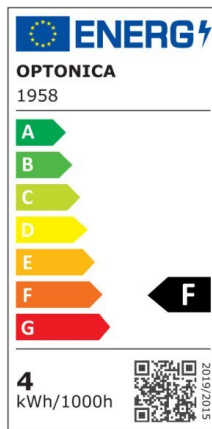

Bombilla led GU10 6W 50° COB 480lm 6000K

Power

6W

Light color

White
Light
(WH)

CE

RoHS

Technical specifications

Catalog number	1960
Beam angle	50°
Brand	Optonica
Color Code	860
Product Code	SP6-A4
Color Designation	White Light (WH)
Color Of The Shell	White
Correlated Color Temperature	6000K
Dimmable	No
EAN Code	3800156619609
Energy Consumption	6 kWh/1000h
Energy Efficiency Label	F
Flux	480 lm
FLUX per watt	80lm/W
Input voltage	AC220-240V
Instant On	0.1s
IP	20
Items per box	100
Items per pack	1
LED Type	COB
Life span	25 000 Hours
Lumen maintenance at end of service life	70%
Material	Plastic+Aluminium
On/Off Cycles	25 000x
Operating Frequency	50-60Hz
Power	6W
Power Factor	0.5

Size of package	70x55x55 mm
Size of product	φ50x55 mm
Socket	GU10
Temperature	-30°C / +50°C
Warranty	5 Years
Wattage Equivalent	35W
Weight of Product	54 gr.