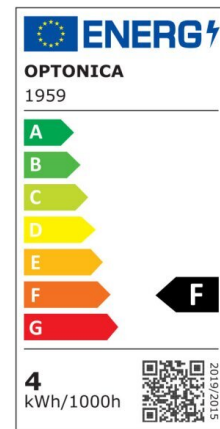

Bombilla led GU10 6W 50° COB 480lm 6000K

Power

6W

Light color

White
Light
(WH)

CE

RoHS

Technical specifications

Catalog number	1960
Beam angle	50°
Brand	Optonica
Color Code	860
Product Code	SP6-A4
Color Designation	White Light (WH)
Color Of The Shell	White
Correlated Color Temperature	6000K
Dimmable	No
EAN Code	3800156619609
Energy Consumption	6 kWh/1000h
Energy Efficiency Label	F
Flux	480 lm
FLUX per watt	80lm/W
Input voltage	AC220-240V
Instant On	0.1s
IP	20
Items per box	100
Items per pack	1
LED Type	COB
Life span	25 000 Hours
Lumen maintenance at end of service life	70%
Material	Plastic+Aluminium
On/Off Cycles	25 000x
Operating Frequency	50-60Hz
Power	6W
Power Factor	0.5

Size of package	70x55x55 mm
Size of product	φ50x55 mm
Socket	GU10
Temperature	-30°C / +50°C
Warranty	5 Years
Wattage Equivalent	35W
Weight of Product	54 gr.