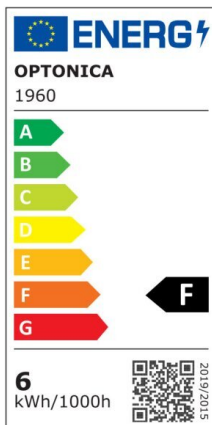

Bombilla led GU10 6W 50° COB 480lm 4500K

Power

6W

Light color

Neutral
White
(NW)

CE

RoHS

Technical specifications

Catalog number	1961
Beam angle	50°
Brand	Optonica
Color Code	845
Product Code	SP6-A4
Color Designation	Neutral White (NW)
Color Of The Shell	White
Correlated Color Temperature	4500K
Dimmable	No
EAN Code	3800156619616
Energy Consumption	6 kWh/1000h
Energy Efficiency Label	F
Flux	480 lm
FLUX per watt	80lm/W
Input voltage	AC220-240V
Instant On	0.1s
IP	20
Items per box	100
Items per pack	1
LED Type	COB
Life span	25 000 Hours
Lumen maintenance at end of service life	70%
Material	Plastic+Aluminium
On/Off Cycles	25 000x
Operating Frequency	50-60Hz
Power	6W
Power Factor	0.5

Size of package	70x55x55 mm
Size of product	φ50x55 mm
Socket	GU10
Temperature	-30°C / +50°C
Warranty	5 Years
Wattage Equivalent	35W
Weight of Product	54 gr.