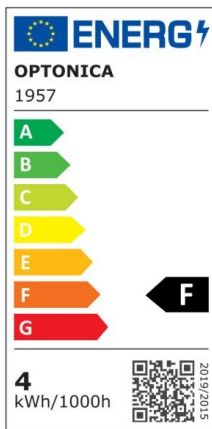

Bombilla led GU10 6W 50° COB 480lm 4500K

Power

6W

Light color

Neutral
White
(NW)

CE

RoHS

Technical specifications

Catalog number	1961
Beam angle	50°
Brand	Optonica
Color Code	845
Product Code	SP6-A4
Color Designation	Neutral White (NW)
Color Of The Shell	White
Correlated Color Temperature	4500K
Dimmable	No
EAN Code	3800156619616
Energy Consumption	6 kWh/1000h
Energy Efficiency Label	F
Flux	480 lm
FLUX per watt	80lm/W
Input voltage	AC220-240V
Instant On	0.1s
IP	20
Items per box	100
Items per pack	1
LED Type	COB
Life span	25 000 Hours
Lumen maintenance at end of service life	70%
Material	Plastic+Aluminium
On/Off Cycles	25 000x
Operating Frequency	50-60Hz
Power	6W
Power Factor	0.5

Size of package	70x55x55 mm
Size of product	φ50x55 mm
Socket	GU10
Temperature	-30°C / +50°C
Warranty	5 Years
Wattage Equivalent	35W
Weight of Product	54 gr.