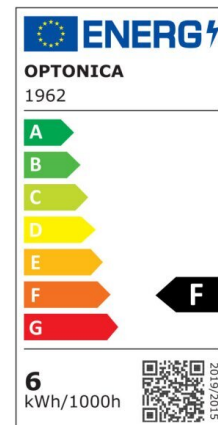

Bombilla led GU10 6W 50° COB 480lm 4500K

Power

6W

Light color

Neutral
White
(NW)

CE

RoHS

Technical specifications

Catalog number	1961
Beam angle	50°
Brand	Optonica
Color Code	845
Product Code	SP6-A4
Color Designation	Neutral White (NW)
Color Of The Shell	White
Correlated Color Temperature	4500K
Dimmable	No
EAN Code	3800156619616
Energy Consumption	6 kWh/1000h
Energy Efficiency Label	F
Flux	480 lm
FLUX per watt	80lm/W
Input voltage	AC220-240V
Instant On	0.1s
IP	20
Items per box	100
Items per pack	1
LED Type	COB
Life span	25 000 Hours
Lumen maintenance at end of service life	70%
Material	Plastic+Aluminium
On/Off Cycles	25 000x
Operating Frequency	50-60Hz
Power	6W
Power Factor	0.5

Size of package	70x55x55 mm
Size of product	φ50x55 mm
Socket	GU10
Temperature	-30°C / +50°C
Warranty	5 Years
Wattage Equivalent	35W
Weight of Product	54 gr.