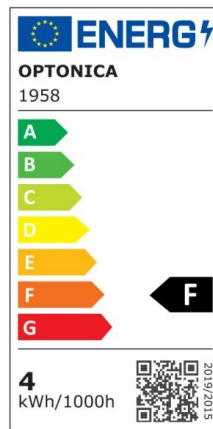

Bombilla led GU10 6W 50° COB 480lm 4500K

Power

6W

Light color

Neutral
White
(NW)

CE

RoHS

Technical specifications

Catalog number	1961
Beam angle	50°
Brand	Optonica
Color Code	845
Product Code	SP6-A4
Color Designation	Neutral White (NW)
Color Of The Shell	White
Correlated Color Temperature	4500K
Dimmable	No
EAN Code	3800156619616
Energy Consumption	6 kWh/1000h
Energy Efficiency Label	F
Flux	480 lm
FLUX per watt	80lm/W
Input voltage	AC220-240V
Instant On	0.1s
IP	20
Items per box	100
Items per pack	1
LED Type	COB
Life span	25 000 Hours
Lumen maintenance at end of service life	70%
Material	Plastic+Aluminium
On/Off Cycles	25 000x
Operating Frequency	50-60Hz
Power	6W
Power Factor	0.5

Size of package	70x55x55 mm
Size of product	φ50x55 mm
Socket	GU10
Temperature	-30°C / +50°C
Warranty	5 Years
Wattage Equivalent	35W
Weight of Product	54 gr.