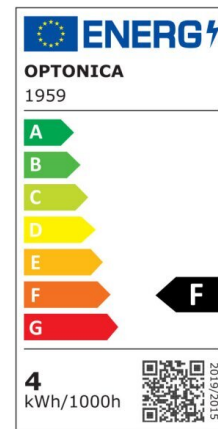

Bombilla led GU10 6W 50° COB 480lm 4500K

Power

6W

Light color

Neutral
White
(NW)

CE

RoHS

Technical specifications

Catalog number	1961
Beam angle	50°
Brand	Optonica
Color Code	845
Product Code	SP6-A4
Color Designation	Neutral White (NW)
Color Of The Shell	White
Correlated Color Temperature	4500K
Dimmable	No
EAN Code	3800156619616
Energy Consumption	6 kWh/1000h
Energy Efficiency Label	F
Flux	480 lm
FLUX per watt	80lm/W
Input voltage	AC220-240V
Instant On	0.1s
IP	20
Items per box	100
Items per pack	1
LED Type	COB
Life span	25 000 Hours
Lumen maintenance at end of service life	70%
Material	Plastic+Aluminium
On/Off Cycles	25 000x
Operating Frequency	50-60Hz
Power	6W
Power Factor	0.5

Size of package	70x55x55 mm
Size of product	φ50x55 mm
Socket	GU10
Temperature	-30°C / +50°C
Warranty	5 Years
Wattage Equivalent	35W
Weight of Product	54 gr.