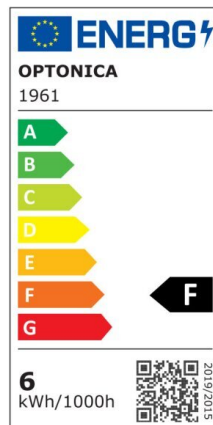

Bombilla led GU10 6W 50° COB 480lm 4500K

Power

6W

Light color

Neutral
White
(NW)

CE

RoHS

Technical specifications

Catalog number	1961
Beam angle	50°
Brand	Optonica
Color Code	845
Product Code	SP6-A4
Color Designation	Neutral White (NW)
Color Of The Shell	White
Correlated Color Temperature	4500K
Dimmable	No
EAN Code	3800156619616
Energy Consumption	6 kWh/1000h
Energy Efficiency Label	F
Flux	480 lm
FLUX per watt	80lm/W
Input voltage	AC220-240V
Instant On	0.1s
IP	20
Items per box	100
Items per pack	1
LED Type	COB
Life span	25 000 Hours
Lumen maintenance at end of service life	70%
Material	Plastic+Aluminium
On/Off Cycles	25 000x
Operating Frequency	50-60Hz
Power	6W
Power Factor	0.5

Size of package	70x55x55 mm
Size of product	φ50x55 mm
Socket	GU10
Temperature	-30°C / +50°C
Warranty	5 Years
Wattage Equivalent	35W
Weight of Product	54 gr.