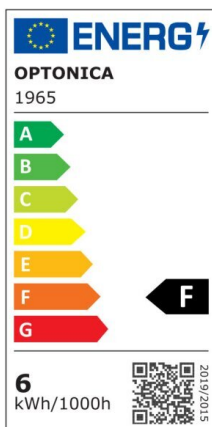

Bombilla led GU10 6W 50° COB 480lm Regulable 6000K

Power

6W

Light color

White
Light
(WH)

CE

RoHS

Technical specifications

Catalog number	1963
Beam angle	50°
Body Color	White
Brand	Optonica
Product Code	SP6-A5
Color Code	860
Color Designation	White Light (WH)
Correlated Color Temperature	6000K
Dimmable	Yes
EAN Code	3800156619630
Energy Consumption	6 kWh/m /1000h
Energy Efficiency Label	F
Flux	480 lm
FLUX per watt	80lm/W
Input voltage	AC220-240V
Instant On	0.1s
IP	20
Items per box	100
Items per pack	1
Life span	25 000 Hours
Lumen maintenance at end of service life	70%
Material	Plastic+Aluminium
On/Off Cycles	25 000x
Operating Frequency	50-60Hz
Power	6W
Power Factor	0.5
Size of Box	270x270x280 mm

Size of package	70x55x55 mm
Size of product	φ50x55 mm
Socket	GU10
Temperature	-30°C / +50°C
Warranty	5 Years
Wattage Equivalent	35W
Weight of Product	50 gr.