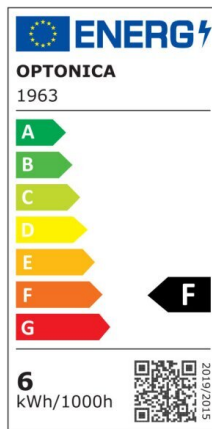

Bombilla led GU10 6W 50° COB 480lm Regulable 6000K

Power

6W

Light color

White
Light
(WH)

CE

RoHS

Technical specifications

Catalog number	1963
Beam angle	50°
Body Color	White
Brand	Optonica
Product Code	SP6-A5
Color Code	860
Color Designation	White Light (WH)
Correlated Color Temperature	6000K
Dimmable	Yes
EAN Code	3800156619630
Energy Consumption	6 kWh/m /1000h
Energy Efficiency Label	F
Flux	480 lm
FLUX per watt	80lm/W
Input voltage	AC220-240V
Instant On	0.1s
IP	20
Items per box	100
Items per pack	1
Life span	25 000 Hours
Lumen maintenance at end of service life	70%
Material	Plastic+Aluminium
On/Off Cycles	25 000x
Operating Frequency	50-60Hz
Power	6W
Power Factor	0.5
Size of Box	270x270x280 mm

Size of package	70x55x55 mm
Size of product	φ50x55 mm
Socket	GU10
Temperature	-30°C / +50°C
Warranty	5 Years
Wattage Equivalent	35W
Weight of Product	50 gr.