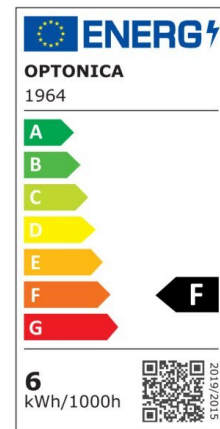

Bombilla led GU10 6W 50° COB 480lm Regulable 6000K

Power

6W

Light color

White
Light
(WH)

CE

RoHS

Technical specifications

Catalog number	1963
Beam angle	50°
Body Color	White
Brand	Optonica
Product Code	SP6-A5
Color Code	860
Color Designation	White Light (WH)
Correlated Color Temperature	6000K
Dimmable	Yes
EAN Code	3800156619630
Energy Consumption	6 kWh/m /1000h
Energy Efficiency Label	F
Flux	480 lm
FLUX per watt	80lm/W
Input voltage	AC220-240V
Instant On	0.1s
IP	20
Items per box	100
Items per pack	1
Life span	25 000 Hours
Lumen maintenance at end of service life	70%
Material	Plastic+Aluminium
On/Off Cycles	25 000x
Operating Frequency	50-60Hz
Power	6W
Power Factor	0.5
Size of Box	270x270x280 mm

Size of package	70x55x55 mm
Size of product	φ50x55 mm
Socket	GU10
Temperature	-30°C / +50°C
Warranty	5 Years
Wattage Equivalent	35W
Weight of Product	50 gr.