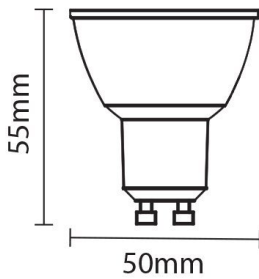

Bombilla led GU10 6W 50° COB 480lm Regulable 6000K

Power

6W

Light color

White
Light
(WH)

CE

RoHS

Technical specifications

Catalog number	1963
Beam angle	50°
Body Color	White
Brand	Optonica
Product Code	SP6-A5
Color Code	860
Color Designation	White Light (WH)
Correlated Color Temperature	6000K
Dimmable	Yes
EAN Code	3800156619630
Energy Consumption	6 kWh/m /1000h
Energy Efficiency Label	F
Flux	480 lm
FLUX per watt	80lm/W
Input voltage	AC220-240V
Instant On	0.1s
IP	20
Items per box	100
Items per pack	1
Life span	25 000 Hours
Lumen maintenance at end of service life	70%
Material	Plastic+Aluminium
On/Off Cycles	25 000x
Operating Frequency	50-60Hz
Power	6W
Power Factor	0.5
Size of Box	270x270x280 mm

Size of package	70x55x55 mm
Size of product	φ50x55 mm
Socket	GU10
Temperature	-30°C / +50°C
Warranty	5 Years
Wattage Equivalent	35W
Weight of Product	50 gr.