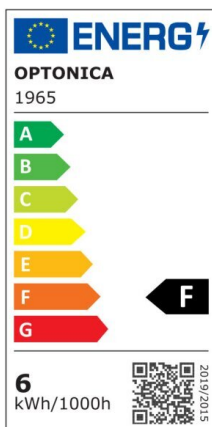

## Bombilla led GU10 6W 50° COB 480lm Regulable 4500K

Power

6W

Light color

Neutral  
White  
(NW)

CE

RoHS

# Technical specifications

Catalog number	1964
Beam angle	50°
Body Color	White
Brand	Optonica
Product Code	SP6-A5
Color Code	845
Color Designation	Neutral White (NW)
Correlated Color Temperature	4500K
Dimmable	Yes
EAN Code	3800156619647
Energy Consumption	6 kWh/m /1000h
Energy Efficiency Label	F
Flux	480 lm
FLUX per watt	80lm/W
Input voltage	AC220-240V
Instant On	0.1s
IP	20
Items per box	100
Items per pack	1
Life span	25 000 Hours
Lumen maintenance at end of service life	70%
Material	Plastic+Aluminium
On/Off Cycles	25 000x
Operating Frequency	50-60Hz
Power	6W
Power Factor	0.5
Size of Box	270x270x280 mm

Size of package	70x55x55 mm
Size of product	φ50x55 mm
Socket	GU10
Temperature	-30°C / +50°C
Warranty	5 Years
Wattage Equivalent	35W
Weight of Product	50 gr.