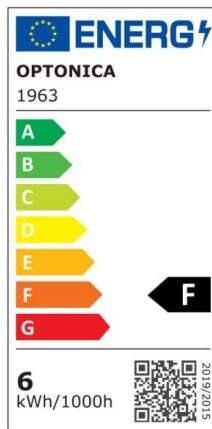

## Bombilla led GU10 6W 50° COB 480lm Regulable 4500K

Power

6W

Light color

Neutral  
White  
(NW)

CE

RoHS

# Technical specifications

Catalog number	1964
Beam angle	50°
Body Color	White
Brand	Optonica
Product Code	SP6-A5
Color Code	845
Color Designation	Neutral White (NW)
Correlated Color Temperature	4500K
Dimmable	Yes
EAN Code	3800156619647
Energy Consumption	6 kWh/m /1000h
Energy Efficiency Label	F
Flux	480 lm
FLUX per watt	80lm/W
Input voltage	AC220-240V
Instant On	0.1s
IP	20
Items per box	100
Items per pack	1
Life span	25 000 Hours
Lumen maintenance at end of service life	70%
Material	Plastic+Aluminium
On/Off Cycles	25 000x
Operating Frequency	50-60Hz
Power	6W
Power Factor	0.5
Size of Box	270x270x280 mm

Size of package	70x55x55 mm
Size of product	φ50x55 mm
Socket	GU10
Temperature	-30°C / +50°C
Warranty	5 Years
Wattage Equivalent	35W
Weight of Product	50 gr.