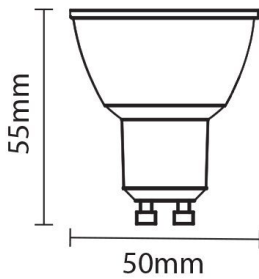

## Bombilla led GU10 6W 50° COB 480lm Regulable 4500K

Power

6W

Light color

Neutral  
White  
(NW)

CE

RoHS

# Technical specifications

Catalog number	1964
Beam angle	50°
Body Color	White
Brand	Optonica
Product Code	SP6-A5
Color Code	845
Color Designation	Neutral White (NW)
Correlated Color Temperature	4500K
Dimmable	Yes
EAN Code	3800156619647
Energy Consumption	6 kWh/m /1000h
Energy Efficiency Label	F
Flux	480 lm
FLUX per watt	80lm/W
Input voltage	AC220-240V
Instant On	0.1s
IP	20
Items per box	100
Items per pack	1
Life span	25 000 Hours
Lumen maintenance at end of service life	70%
Material	Plastic+Aluminium
On/Off Cycles	25 000x
Operating Frequency	50-60Hz
Power	6W
Power Factor	0.5
Size of Box	270x270x280 mm

Size of package	70x55x55 mm
Size of product	φ50x55 mm
Socket	GU10
Temperature	-30°C / +50°C
Warranty	5 Years
Wattage Equivalent	35W
Weight of Product	50 gr.