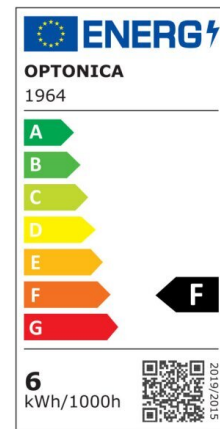

## Bombilla led GU10 6W 50° COB 480lm Regulable 4500K

Power

6W

Light color

Neutral  
White  
(NW)

CE

RoHS

# Technical specifications

Catalog number	1964
Beam angle	50°
Body Color	White
Brand	Optonica
Product Code	SP6-A5
Color Code	845
Color Designation	Neutral White (NW)
Correlated Color Temperature	4500K
Dimmable	Yes
EAN Code	3800156619647
Energy Consumption	6 kWh/m /1000h
Energy Efficiency Label	F
Flux	480 lm
FLUX per watt	80lm/W
Input voltage	AC220-240V
Instant On	0.1s
IP	20
Items per box	100
Items per pack	1
Life span	25 000 Hours
Lumen maintenance at end of service life	70%
Material	Plastic+Aluminium
On/Off Cycles	25 000x
Operating Frequency	50-60Hz
Power	6W
Power Factor	0.5
Size of Box	270x270x280 mm

Size of package	70x55x55 mm
Size of product	φ50x55 mm
Socket	GU10
Temperature	-30°C / +50°C
Warranty	5 Years
Wattage Equivalent	35W
Weight of Product	50 gr.