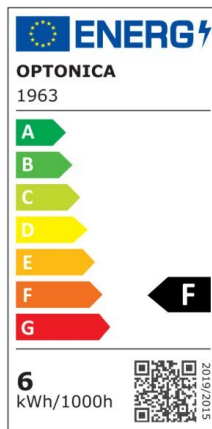

Bombilla led GU10 6W 50° COB 480lm Regulable 2700K

Power

6W

Light color

Warm
White
(WW)

CE

RoHS

Technical specifications

Catalog number	1965
Beam angle	50°
Body Color	White
Brand	Optonica
Product Code	SP6-A5
Color Code	827
Color Designation	Warm White (WW)
Correlated Color Temperature	2700K
Dimmable	Yes
EAN Code	3800156619654
Energy Consumption	6 kWh/m /1000h
Energy Efficiency Label	F
Flux	480 lm
FLUX per watt	80lm/W
Input voltage	AC220-240V
Instant On	0.1s
IP	20
Items per box	100
Items per pack	1
Life span	25 000 Hours
Lumen maintenance at end of service life	70%
Material	Plastic+Aluminium
On/Off Cycles	25 000x
Operating Frequency	50-60Hz
Power	6W
Power Factor	0.5
Size of Box	270x270x280 mm

Size of package	70x55x55 mm
Size of product	φ50x55 mm
Socket	GU10
Temperature	-30°C / +50°C
Warranty	5 Years
Wattage Equivalent	35W
Weight of Product	50 gr.