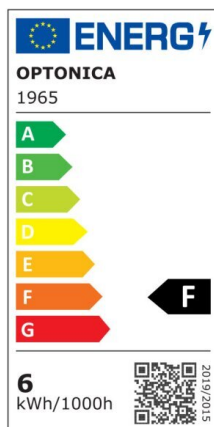

Bombilla led GU10 6W 50° COB 480lm Regulable 2700K

Power

6W

Light color

Warm
White
(WW)

CE

RoHS

Technical specifications

Catalog number	1965
Beam angle	50°
Body Color	White
Brand	Optonica
Product Code	SP6-A5
Color Code	827
Color Designation	Warm White (WW)
Correlated Color Temperature	2700K
Dimmable	Yes
EAN Code	3800156619654
Energy Consumption	6 kWh/m /1000h
Energy Efficiency Label	F
Flux	480 lm
FLUX per watt	80lm/W
Input voltage	AC220-240V
Instant On	0.1s
IP	20
Items per box	100
Items per pack	1
Life span	25 000 Hours
Lumen maintenance at end of service life	70%
Material	Plastic+Aluminium
On/Off Cycles	25 000x
Operating Frequency	50-60Hz
Power	6W
Power Factor	0.5
Size of Box	270x270x280 mm

Size of package	70x55x55 mm
Size of product	φ50x55 mm
Socket	GU10
Temperature	-30°C / +50°C
Warranty	5 Years
Wattage Equivalent	35W
Weight of Product	50 gr.