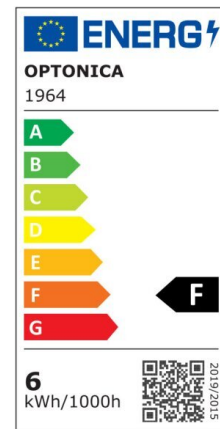

Bombilla led GU10 6W 50° COB 480lm Regulable 2700K

Power

6W

Light color

Warm
White
(WW)

CE

RoHS

Technical specifications

Catalog number	1965
Beam angle	50°
Body Color	White
Brand	Optonica
Product Code	SP6-A5
Color Code	827
Color Designation	Warm White (WW)
Correlated Color Temperature	2700K
Dimmable	Yes
EAN Code	3800156619654
Energy Consumption	6 kWh/m /1000h
Energy Efficiency Label	F
Flux	480 lm
FLUX per watt	80lm/W
Input voltage	AC220-240V
Instant On	0.1s
IP	20
Items per box	100
Items per pack	1
Life span	25 000 Hours
Lumen maintenance at end of service life	70%
Material	Plastic+Aluminium
On/Off Cycles	25 000x
Operating Frequency	50-60Hz
Power	6W
Power Factor	0.5
Size of Box	270x270x280 mm

Size of package	70x55x55 mm
Size of product	φ50x55 mm
Socket	GU10
Temperature	-30°C / +50°C
Warranty	5 Years
Wattage Equivalent	35W
Weight of Product	50 gr.