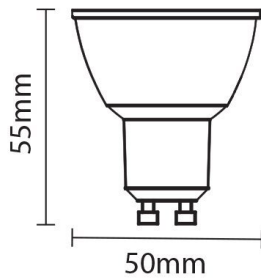

Bombilla led GU10 6W 50° COB 480lm Regulable 2700K

Power

6W

Light color

Warm
White
(WW)

CE

RoHS

Technical specifications

Catalog number	1965
Beam angle	50°
Body Color	White
Brand	Optonica
Product Code	SP6-A5
Color Code	827
Color Designation	Warm White (WW)
Correlated Color Temperature	2700K
Dimmable	Yes
EAN Code	3800156619654
Energy Consumption	6 kWh/m /1000h
Energy Efficiency Label	F
Flux	480 lm
FLUX per watt	80lm/W
Input voltage	AC220-240V
Instant On	0.1s
IP	20
Items per box	100
Items per pack	1
Life span	25 000 Hours
Lumen maintenance at end of service life	70%
Material	Plastic+Aluminium
On/Off Cycles	25 000x
Operating Frequency	50-60Hz
Power	6W
Power Factor	0.5
Size of Box	270x270x280 mm

Size of package	70x55x55 mm
Size of product	φ50x55 mm
Socket	GU10
Temperature	-30°C / +50°C
Warranty	5 Years
Wattage Equivalent	35W
Weight of Product	50 gr.