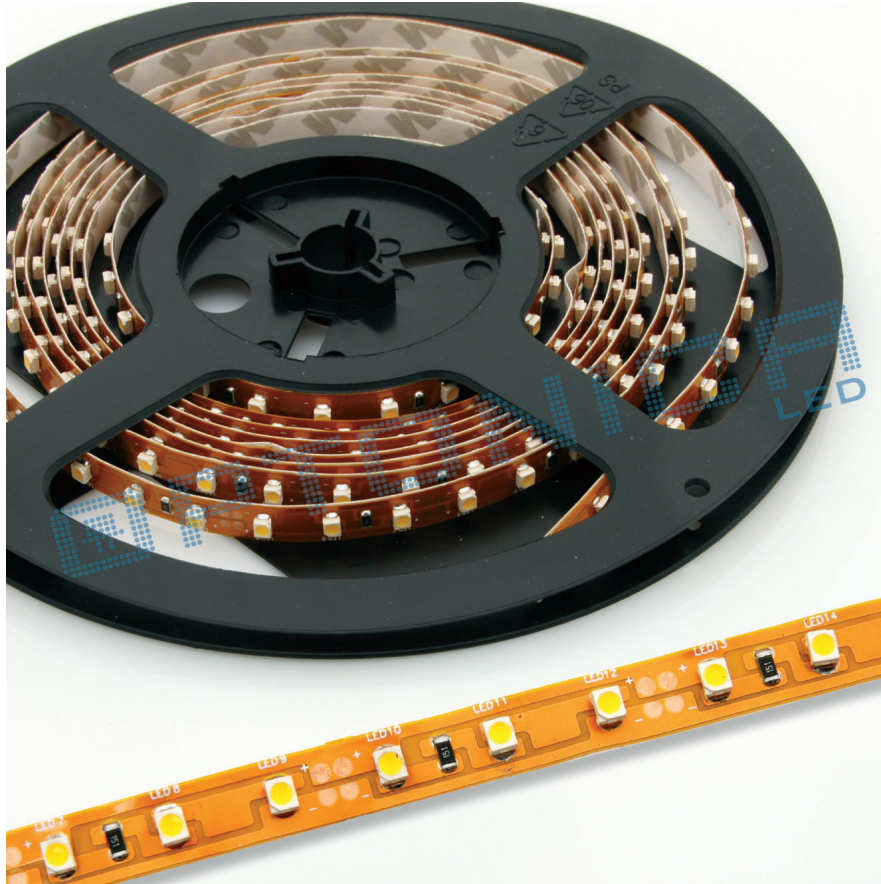

### Tira led 12V 4.8W 2835 60smd Verde IP21 10m

#### SPECIFICATIONS

Catalog number	<b>ST4105</b>
Power of meter	4.8W
Flux per watt	50 lm/W
Input voltage	12V
Number of LED's per meter	60
Type LED	2835
Illuminate Angle	120°
Operating Frequency	50-60Hz
Light Color	Green
Temperature	-25°/+60°C Flex
Material	PCB
RA	>80
IP	IP20
Size	5000x8x2 mm
Surface color	Brown
Weight per meter	0.020 kg
Life span	> 35 000 HOURS
Certificates	