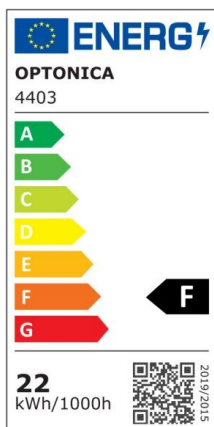

## Tira de LED 22x16 24V 22W/m 3000K IP21

Power

22W/M

Light color

Warm  
White  
(WW)

CE

RoHS

## Datos tecnicos

Catalog number	4403
Beam angle	120°
Brand	Optonica
Product Code	ST2216-A1
Color Code	830

Color Designation	Warm White (WW)
Correlated Color Temperature	3000K
Dimmable	Yes
EAN Code	3800156644038
Energy Consumption	22 kWh/m/ 1000h
Energy Efficiency Label	F
Flux	1900lm
Input voltage	DC24V
Instant On	0.1s
IP	20
LED Type	SMD
LEDs/m	240
Life span	25 000 Hours
Lumen maintenance at end of service life	70%
Material	Flex PCB
On/Off Cycles	100 000x
Operating Frequency	50-60Hz
Power	22W/m
Power Factor	0.9
Power per meter	22W
Ra ≥	90
Roll	5m
Size of product	10x2 mm
Temperature	-30°C / +50°C
Warranty	3 Years
Weight of Product	97gr. /roll